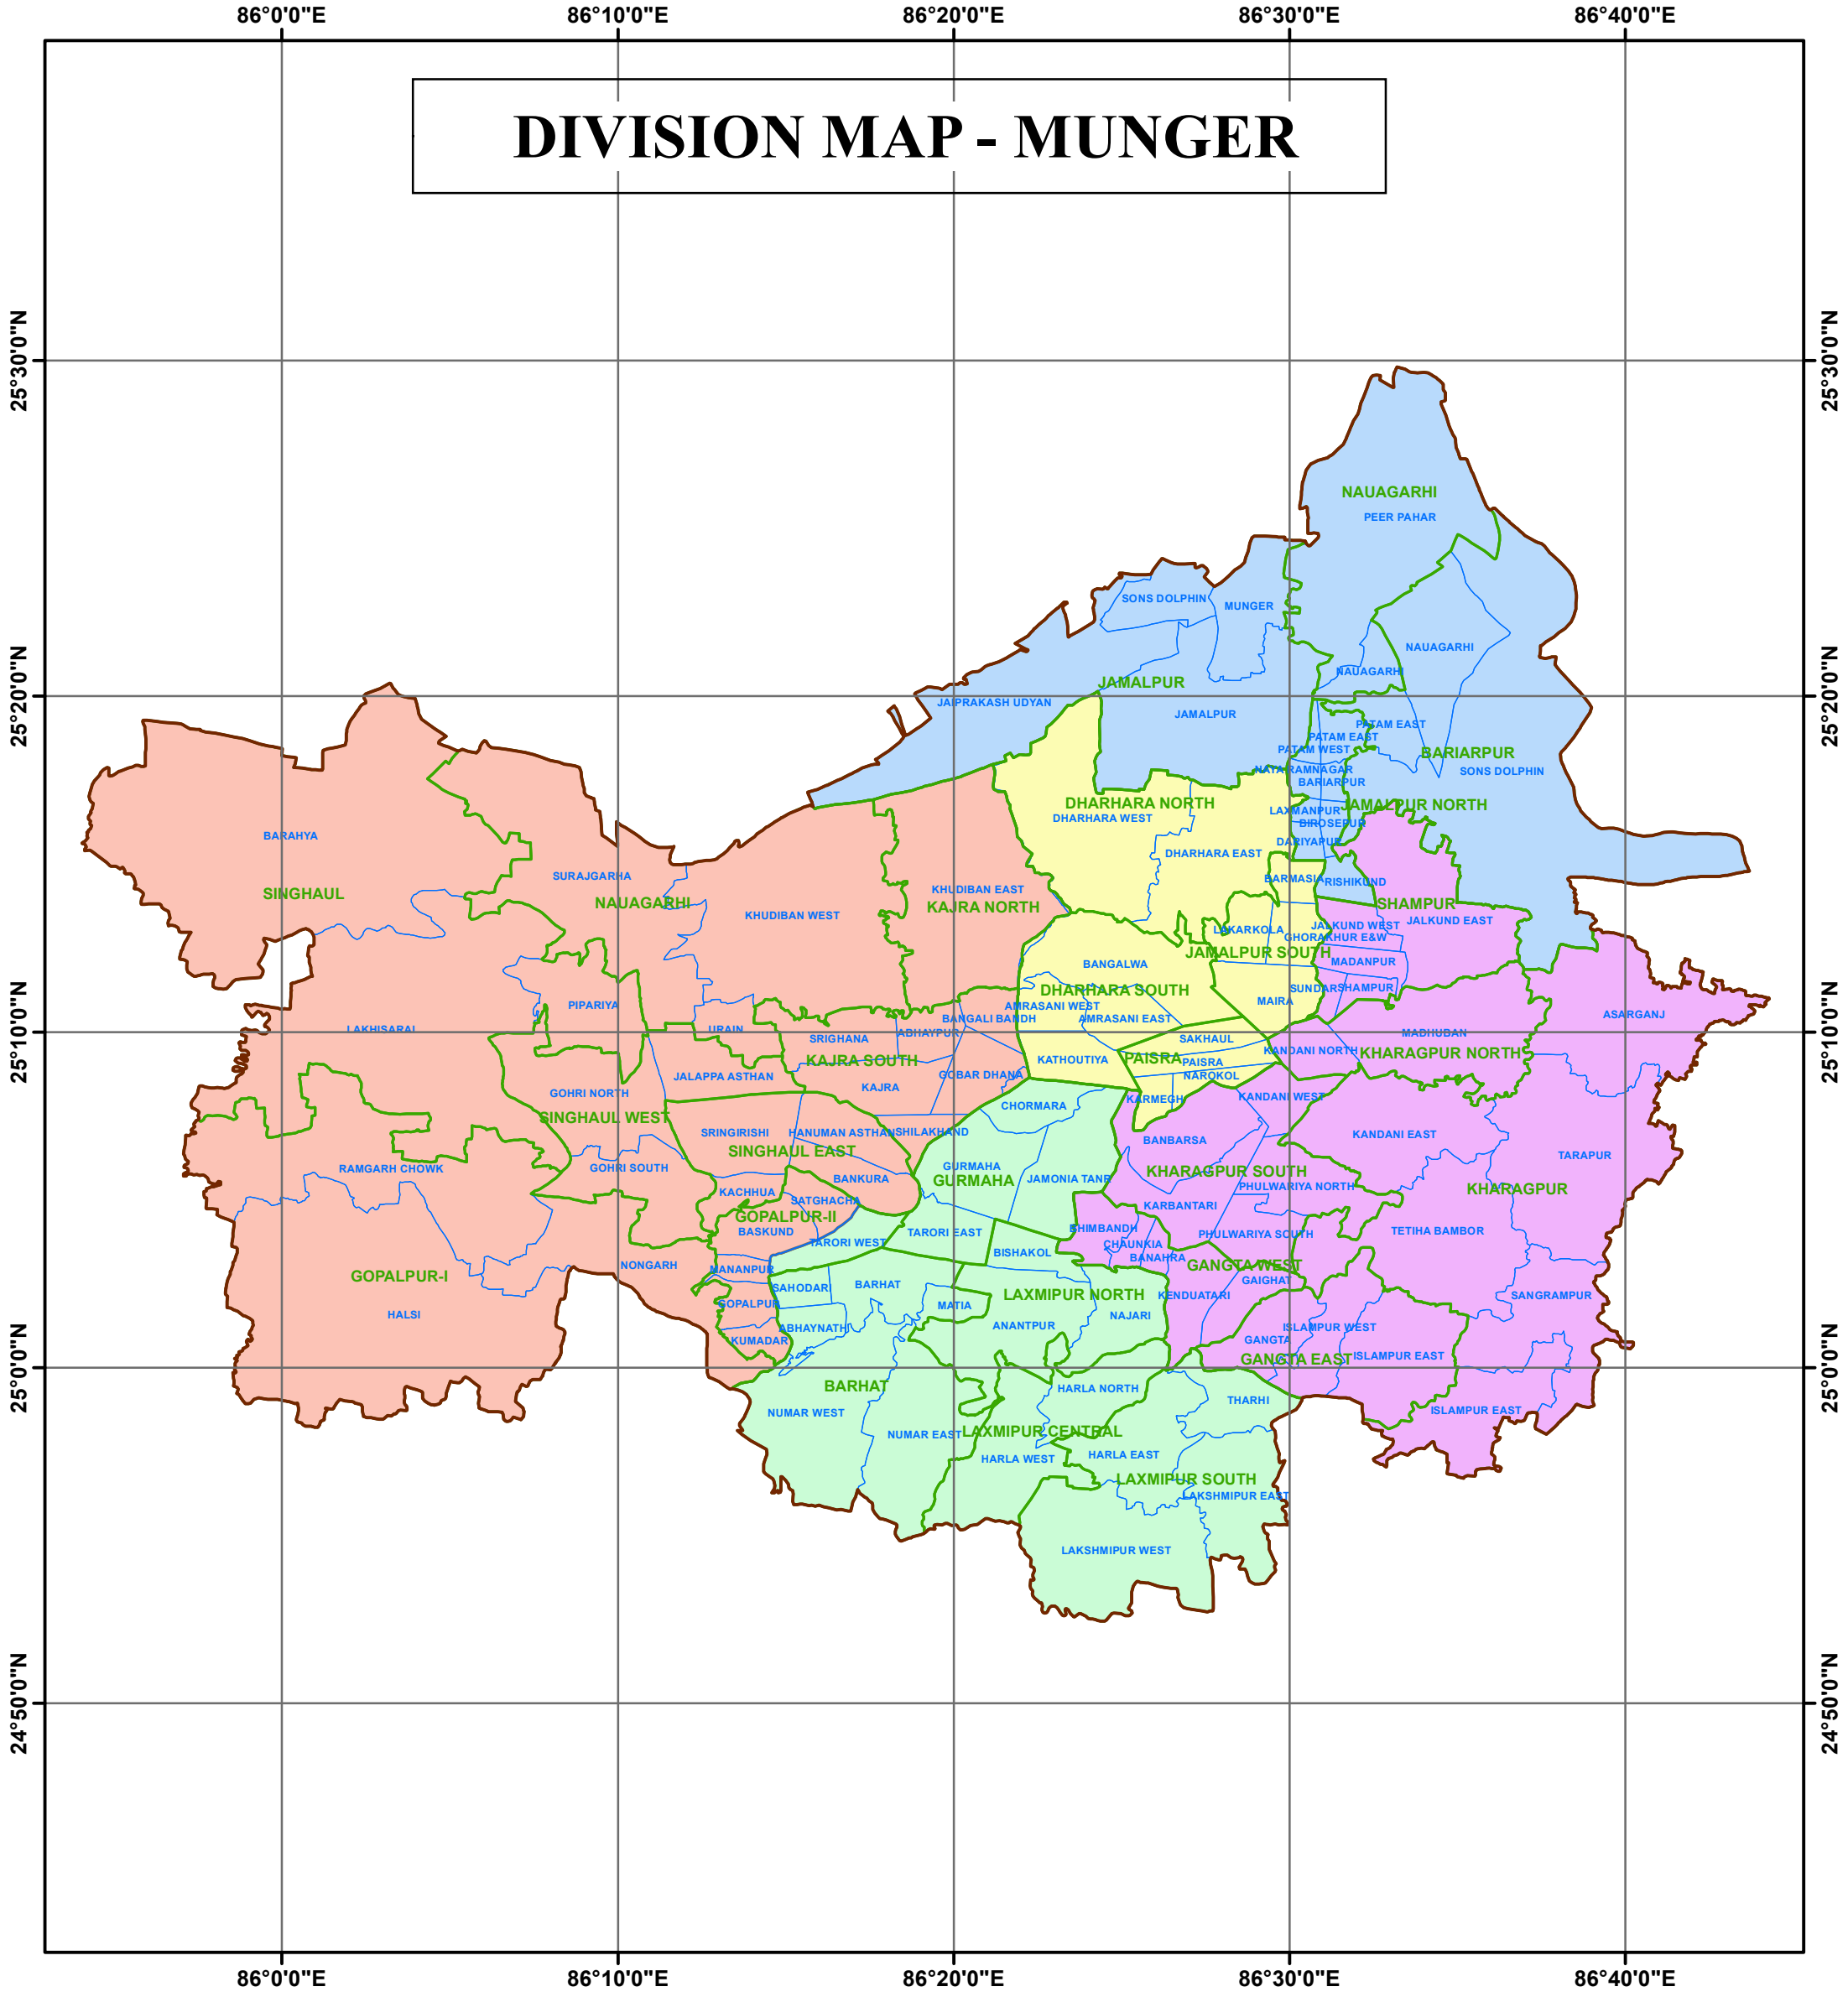

DIVISION MAP - MUNGER

INDEX MAP

1:350,000

Kilometers

Legend

- DIVISION BOUNDARY
- BEAT BOUNDARY (27)
- SUB-BEAT BOUNDARY (105)

RANGE

- DHARHARA
- KHARAGPUR
- LAKHISARAI
- MALLEPUR
- MUNGER